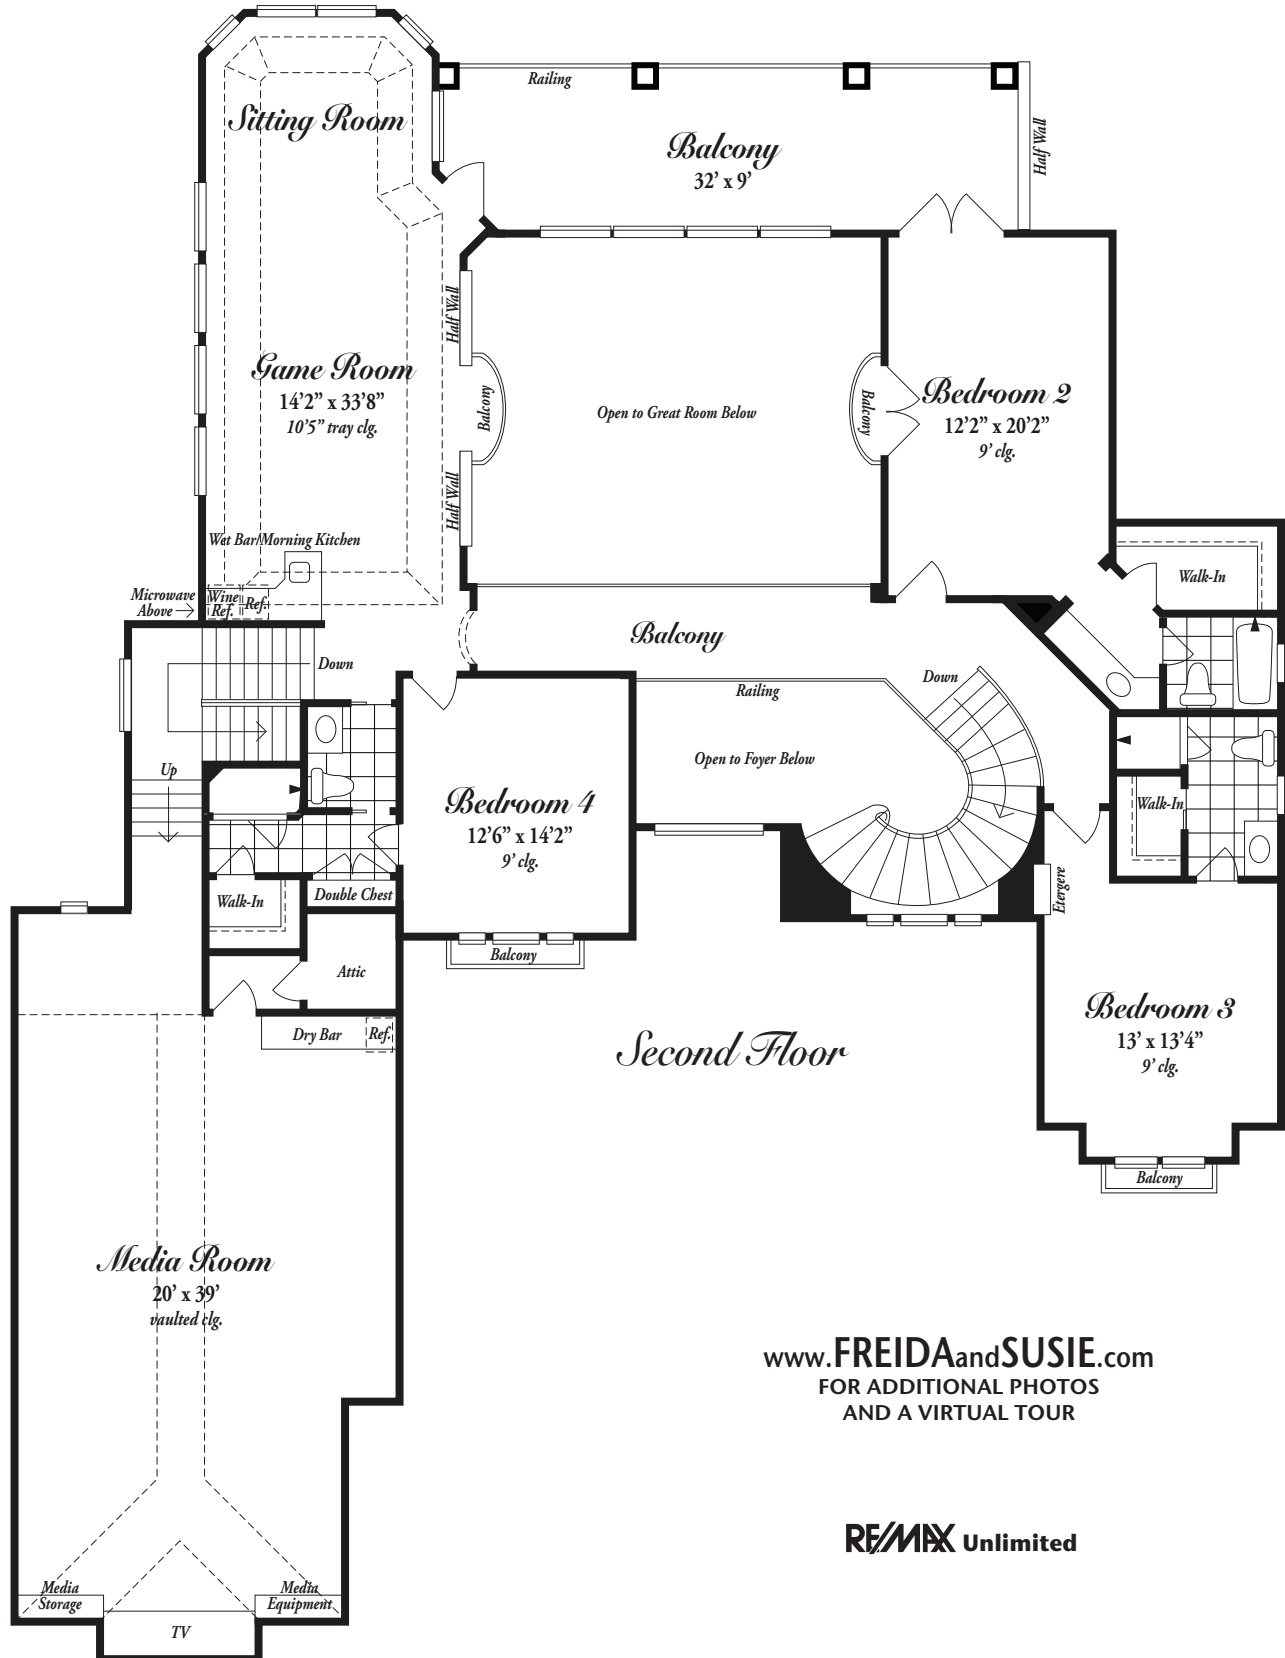

100 Harbourmaster Court

HARBOUR ISLAND AT MARSH LANDING

First Floor

www.FREIDAandSUSIE.com
FOR ADDITIONAL PHOTOS
AND A VIRTUAL TOUR

RE/MAX Unlimited

Freida Prince
REALTOR®
904.923.2300

Susie Mullinax
REALTOR®
904.910.1121

Floor plan is artist's depiction only and may not be exactly as shown.
©2009 Prince/Mullinax. Reproduction without permission is prohibited.

100 Harbourmaster Court

HARBOUR ISLAND AT MARSH LANDING

www.FREIDAandSUSIE.com
FOR ADDITIONAL PHOTOS
AND A VIRTUAL TOUR