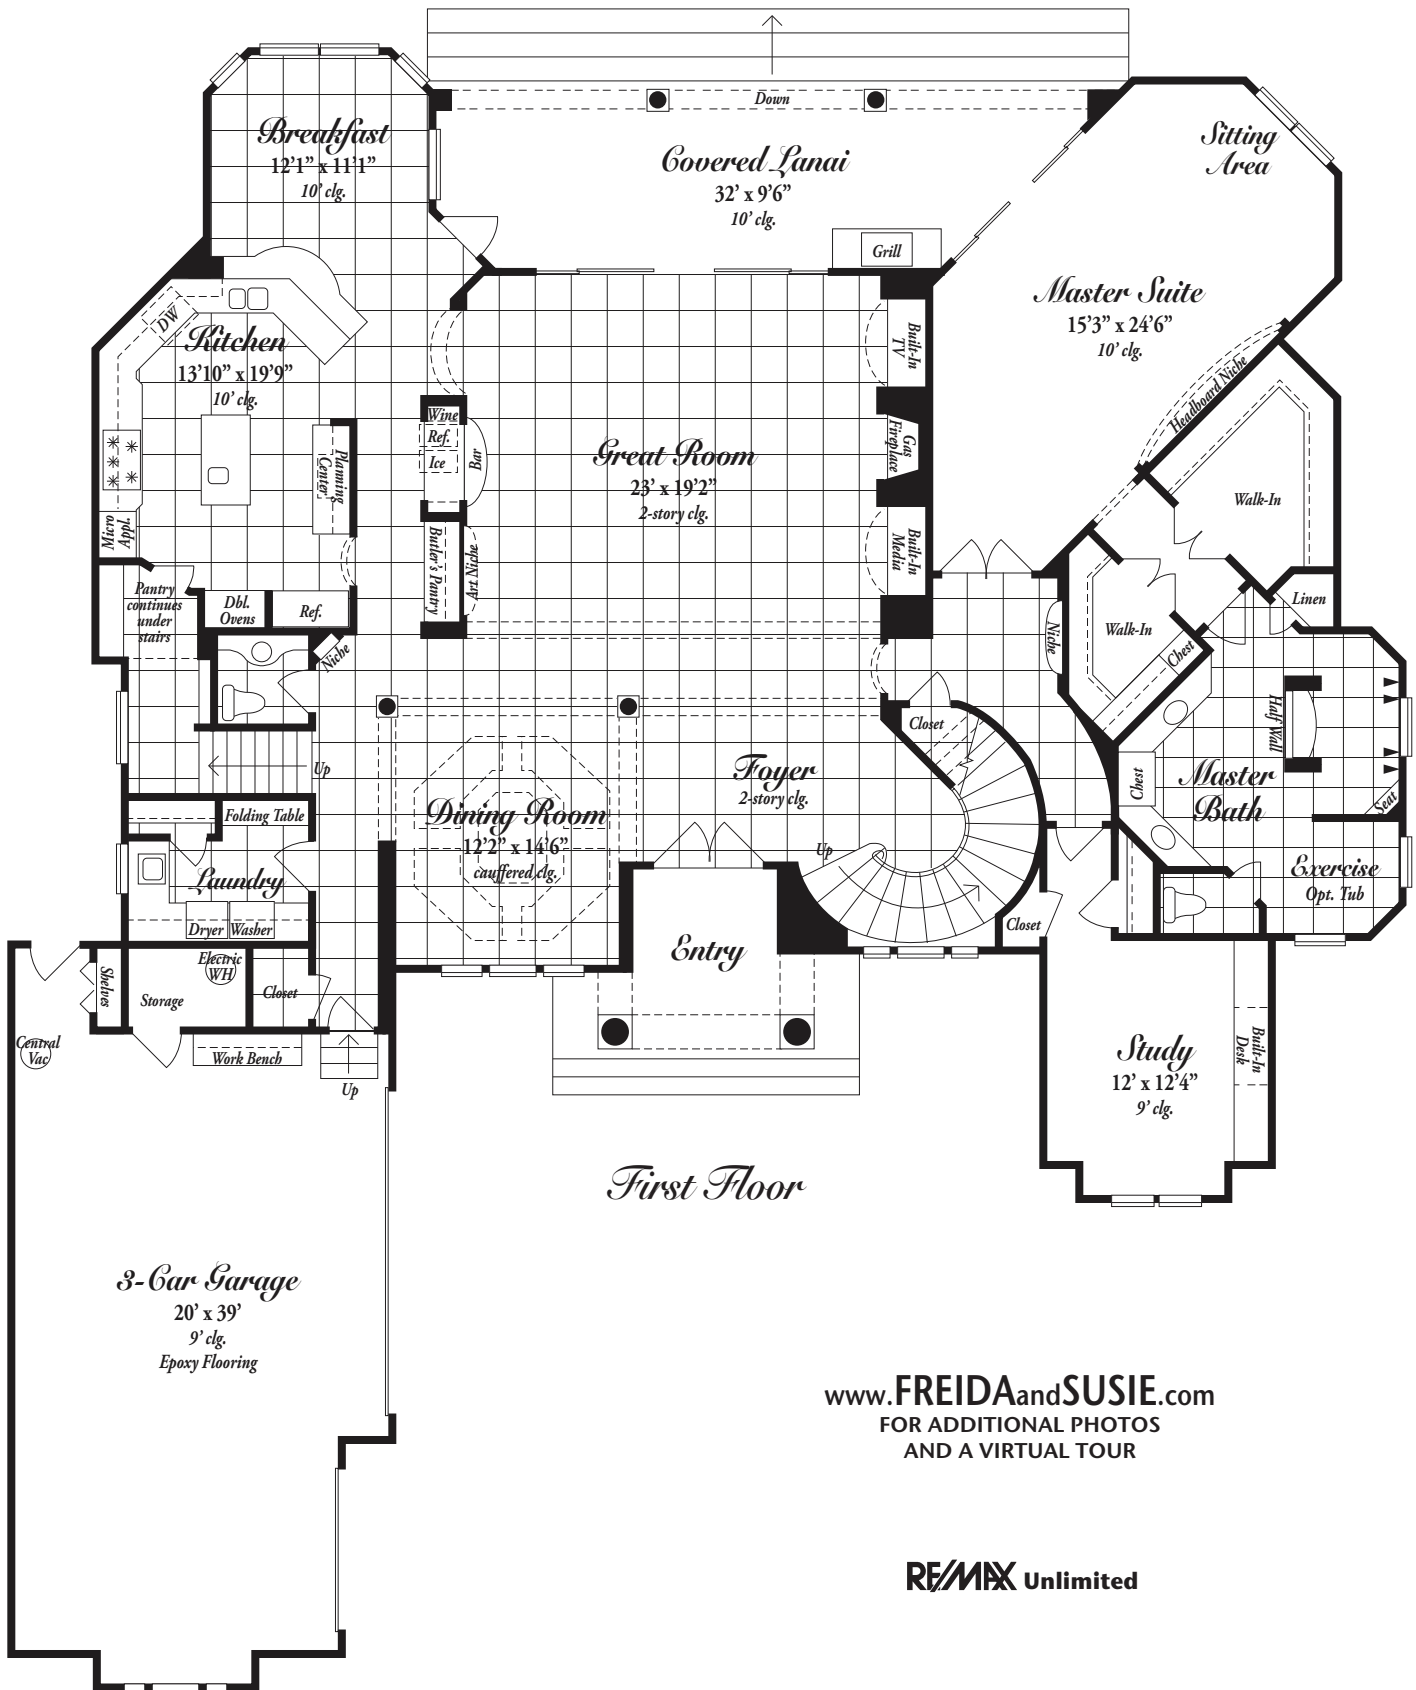

100 Harbourmaster Court

HARBOUR ISLAND AT MARSH LANDING

First Floor

www.FREIDAandSUSIE.com
FOR ADDITIONAL PHOTOS
AND A VIRTUAL TOUR

RE/MAX Unlimited

Freida Prince
REALTOR®
904.923.2300

Susie Mullinax
REALTOR®
904.910.1121

Floor plan is artist's depiction only and may not be exactly as shown.
©2009 Prince/Mullinax. Reproduction without permission is prohibited.

100 Harbourmaster Court

HARBOUR ISLAND AT MARSH LANDING

www.FREIDAandSUSIE.com
FOR ADDITIONAL PHOTOS
AND A VIRTUAL TOUR