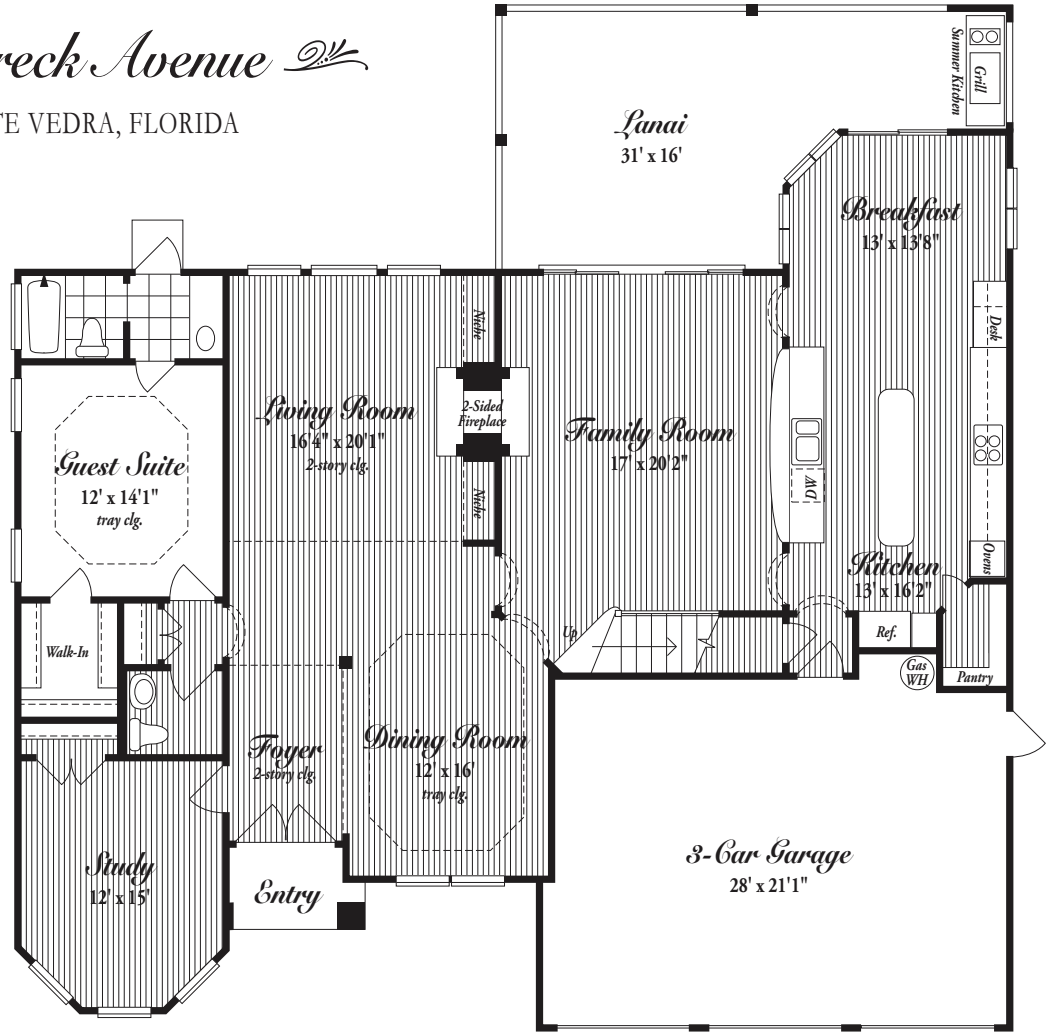

317 N. Shipwreck Avenue

MARSH HARBOR ~ PONTE VEDRA, FLORIDA

www.FREIDAandSUSIE.com
FOR ADDITIONAL PHOTOS
AND A VIRTUAL TOUR

Freida Prince
REALTOR®
904.923.2300

Susie Mullinax
REALTOR®
904.910.1121

Floor plan is artist's depiction only and may not be exactly as shown.
©2007 Prince/Mullinax. Reproduction without permission is prohibited.