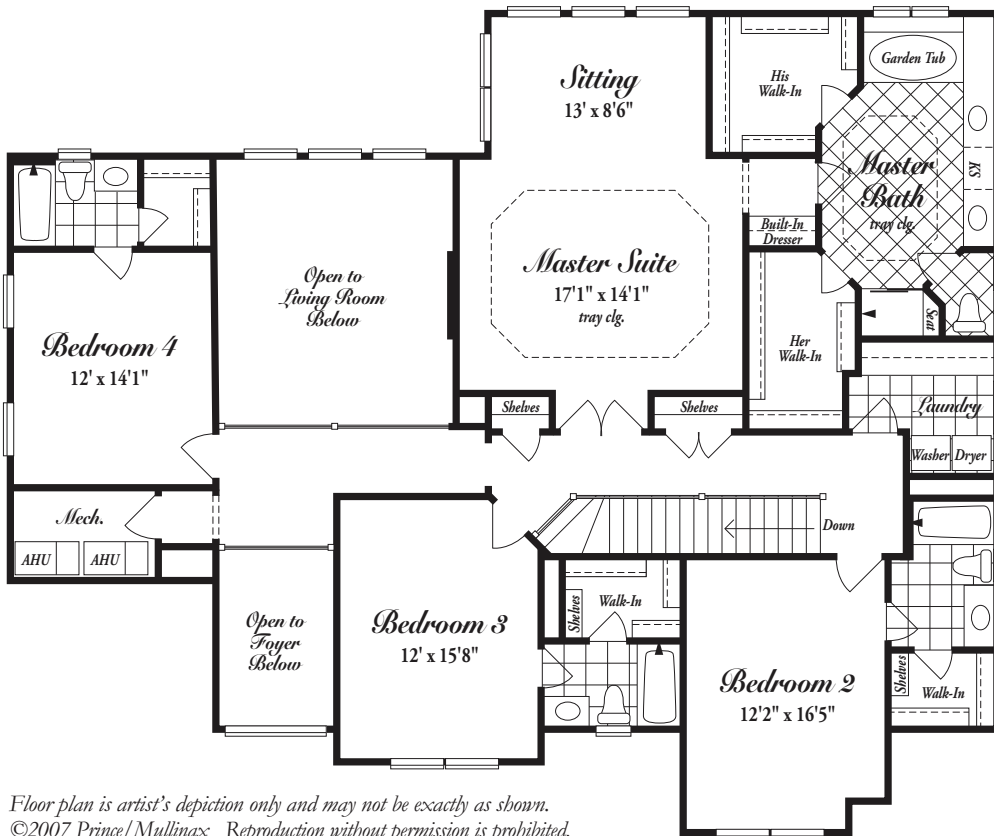

317 N. Shipwreck Avenue

MARSH HARBOR ~ PONTE VEDRA, FLORIDA

www.FREIDAandSUSIE.com
FOR ADDITIONAL PHOTOS
AND A VIRTUAL TOUR

Freida Prince
REALTOR®
904.923.2300

Susie Mullinax
REALTOR®
904.910.1121

Floor plan is artist's depiction only and may not be exactly as shown.
©2007 Prince/Mullinax. Reproduction without permission is prohibited.